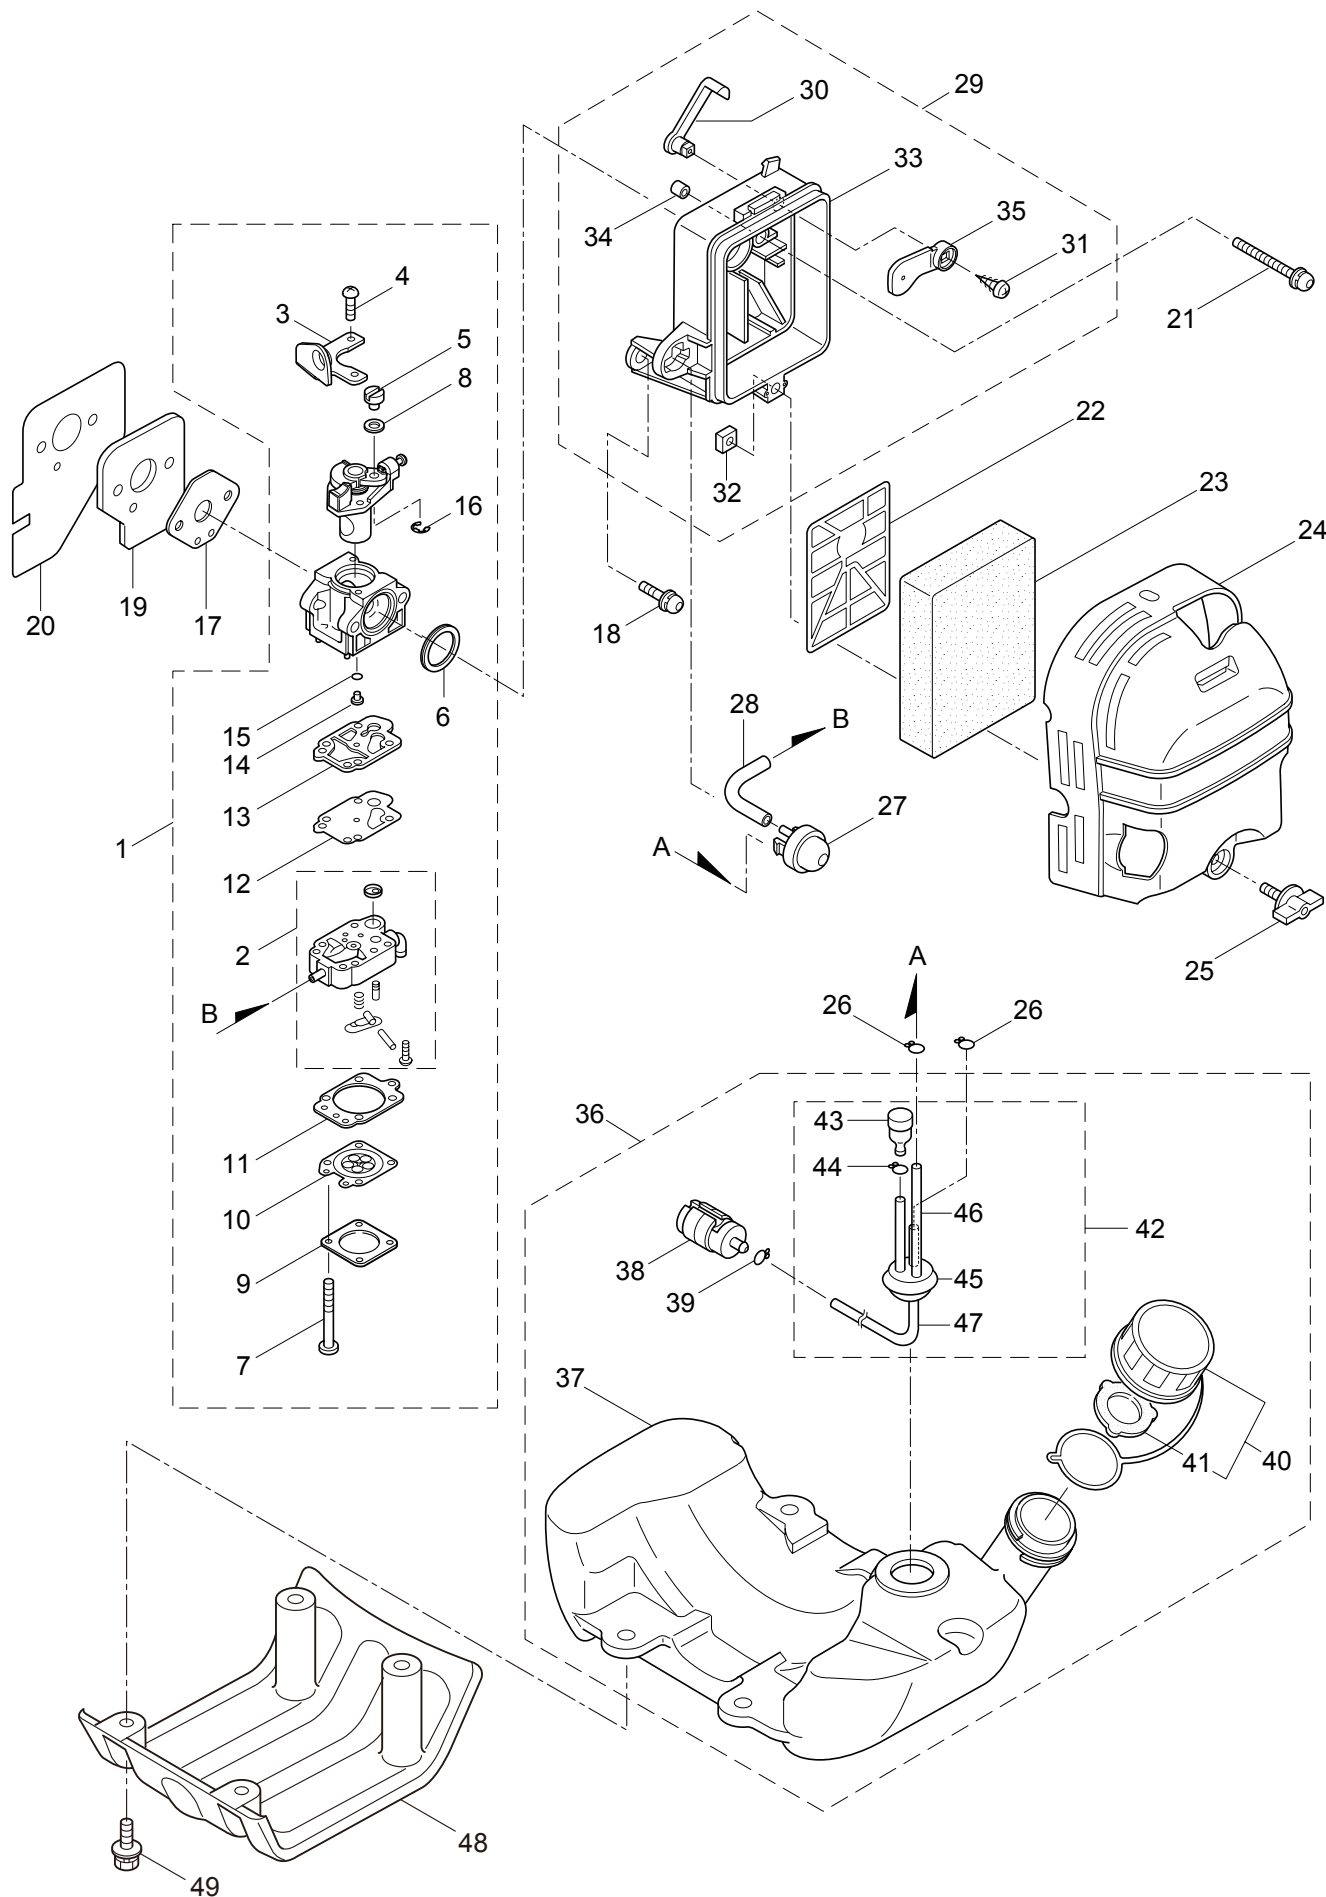

4. BC4320H-RS
CARBURETOR, FUEL TANK

Ref. No.	Part No.	Part Name	Q'ty	Remarks
4-46	282511	Return Pipe	1	
4-47	262649	Fuel Pipe	1	
4-48	285757	Stand	1	
4-49	281714	Cap Screw	4	M5x20