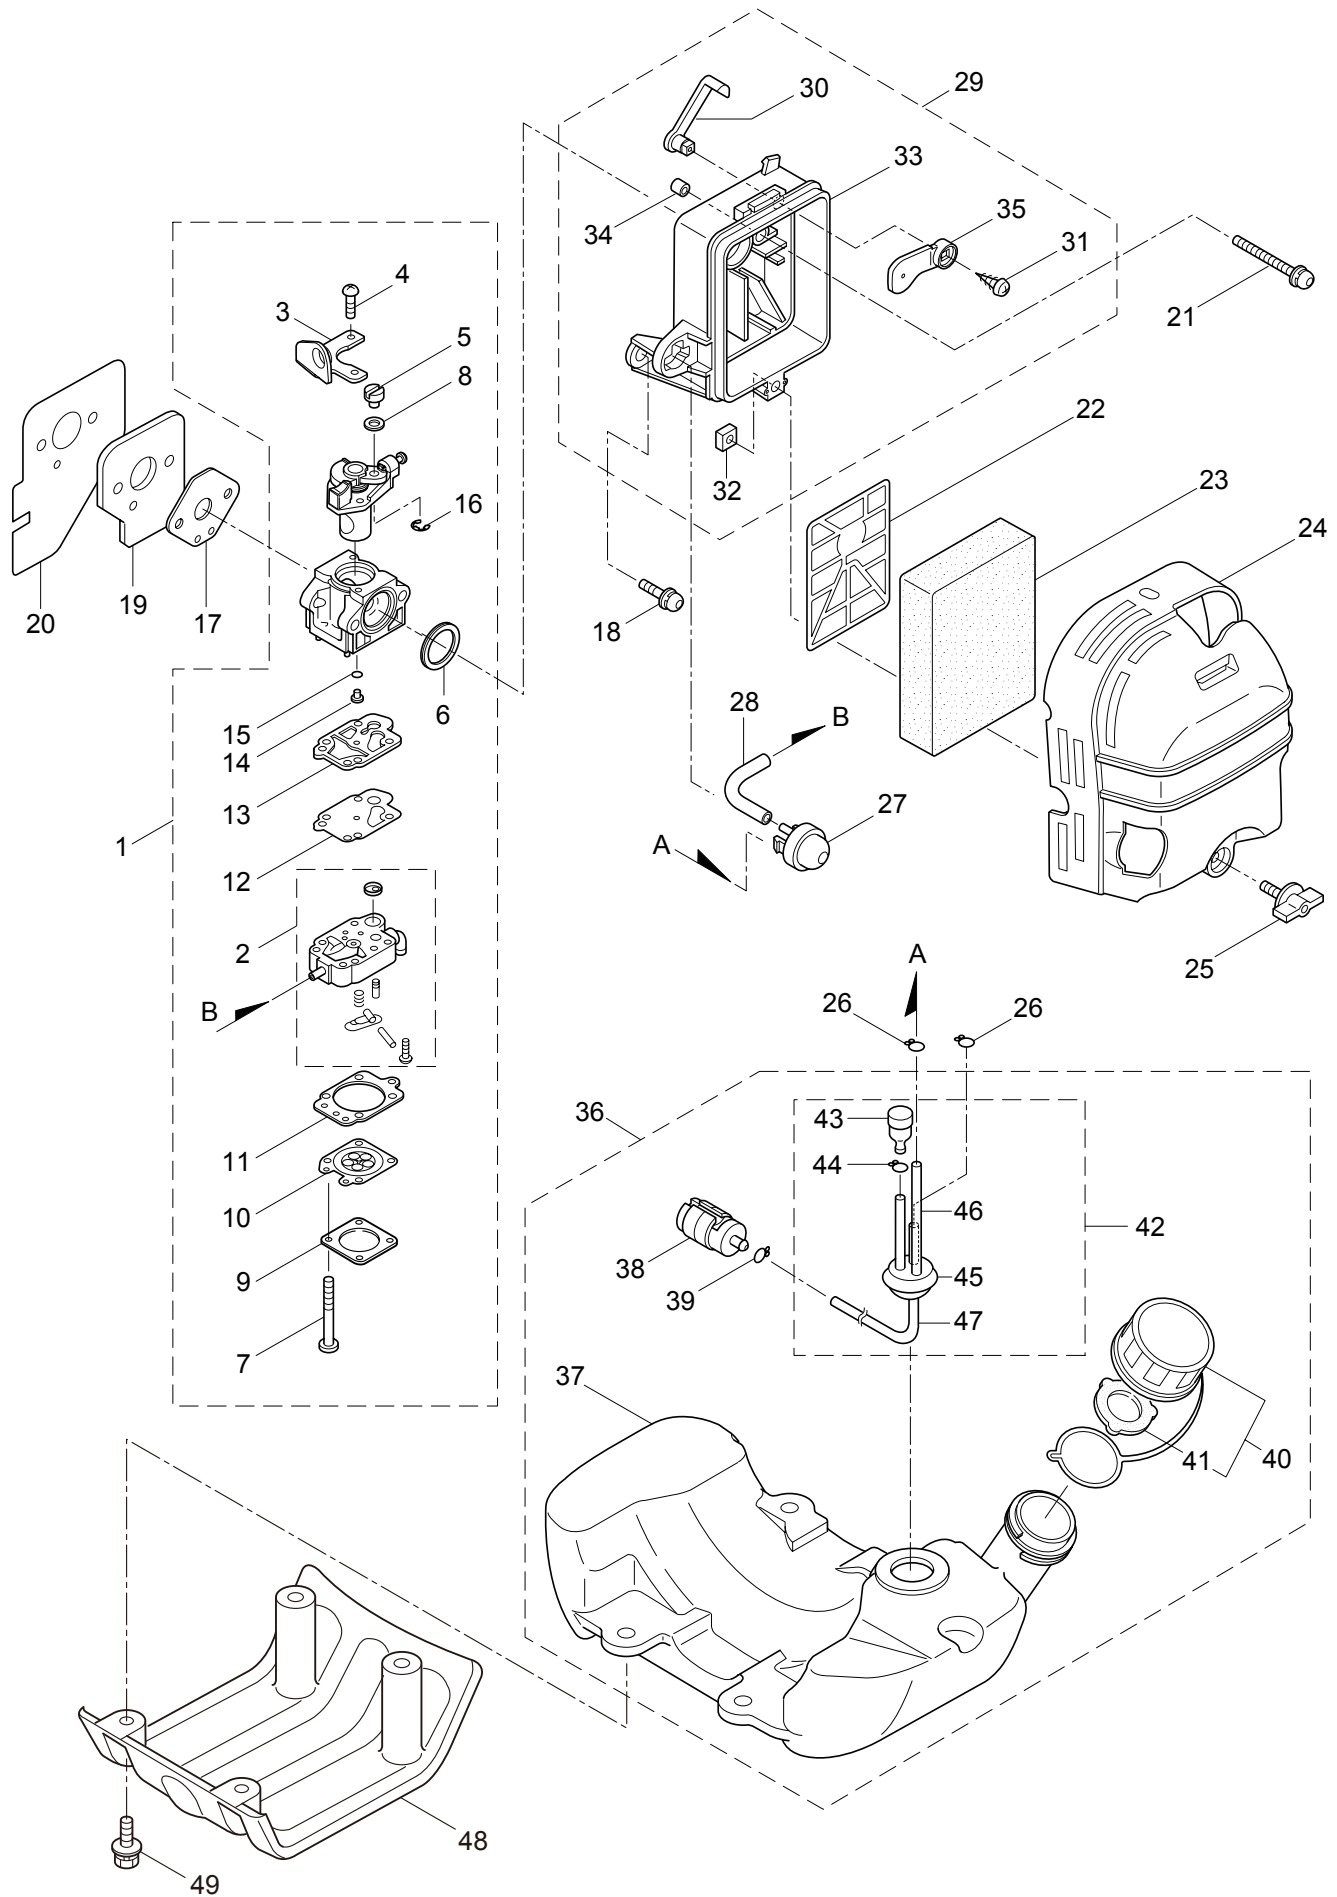

4. BC4320H-RS
CARBURETOR, FUEL TANK

Ref. No.	Part No.	Part Name	Q'ty	Remarks
4-1	284109	Carburetor Ass'y	1	Incl.2-16 New gasket required
4-2	283124	Pump Body	1	
4-3	264677	Bracket	1	
4-4	261875	Screw	2	
4-5	261658	Swivel	1	
4-6	261657	Packing	1	
4-7	263737	Screw	4	
4-8	264678	Washer	1	
4-9	263726	Cover Plate	1	
4-10	283905	Diaphragm, Meterring	1	
4-11	263727	Gasket	1	
4-12	262994	Diaphragm,Fuel Pump	1	
4-13	282576	Gasket	1	
4-14	283125	Main Jet	1	
4-15	261871	O-Ring	1	
4-16	261876	E-Ring	1	
4-17	282301	Gasket	1	
4-18	264807	Cap Screw	1	M5x16
4-19	283086	Divider	1	
4-20	283087	Gasket	1	
4-21	262720	Cap Screw	2	M5x55
4-22	282481	Plate	1	
4-23	282306	Element	1	
4-24	282307	Cleaner Cover	1	
4-25	281438	Knob	1	
4-26	261117	Clip	2	
4-27	282299	Pump	1	
4-28	282512	Fuel Pipe	1	
4-29	282302	Case Ass'y	1	Incl.30-35
4-30	282305	Lever	1	
4-31	269032	Screw	1	
4-32	269423	Nut	1	
4-33	282303	Case Body	1	
4-34	282484	Sleeve	3	
4-35	282304	Valve	1	
4-36	282309	Fuel Tank Ass'y	1	Incl.37-47
4-37	282310	Fuel Tank	1	
4-38	267328	Fuel Filter Ass'y	1	
4-39	261117	Clip	1	
4-40	281564	Fuel Tank Cap Ass'y	1	Incl.41
4-41	269377	Gasket	1	
4-42	282312	Fuel Pipe Ass'y	1	Incl.43-47
4-43	261590	Breather	1	
4-44	261117	Clip	1	
4-45	268065	Grommet	1