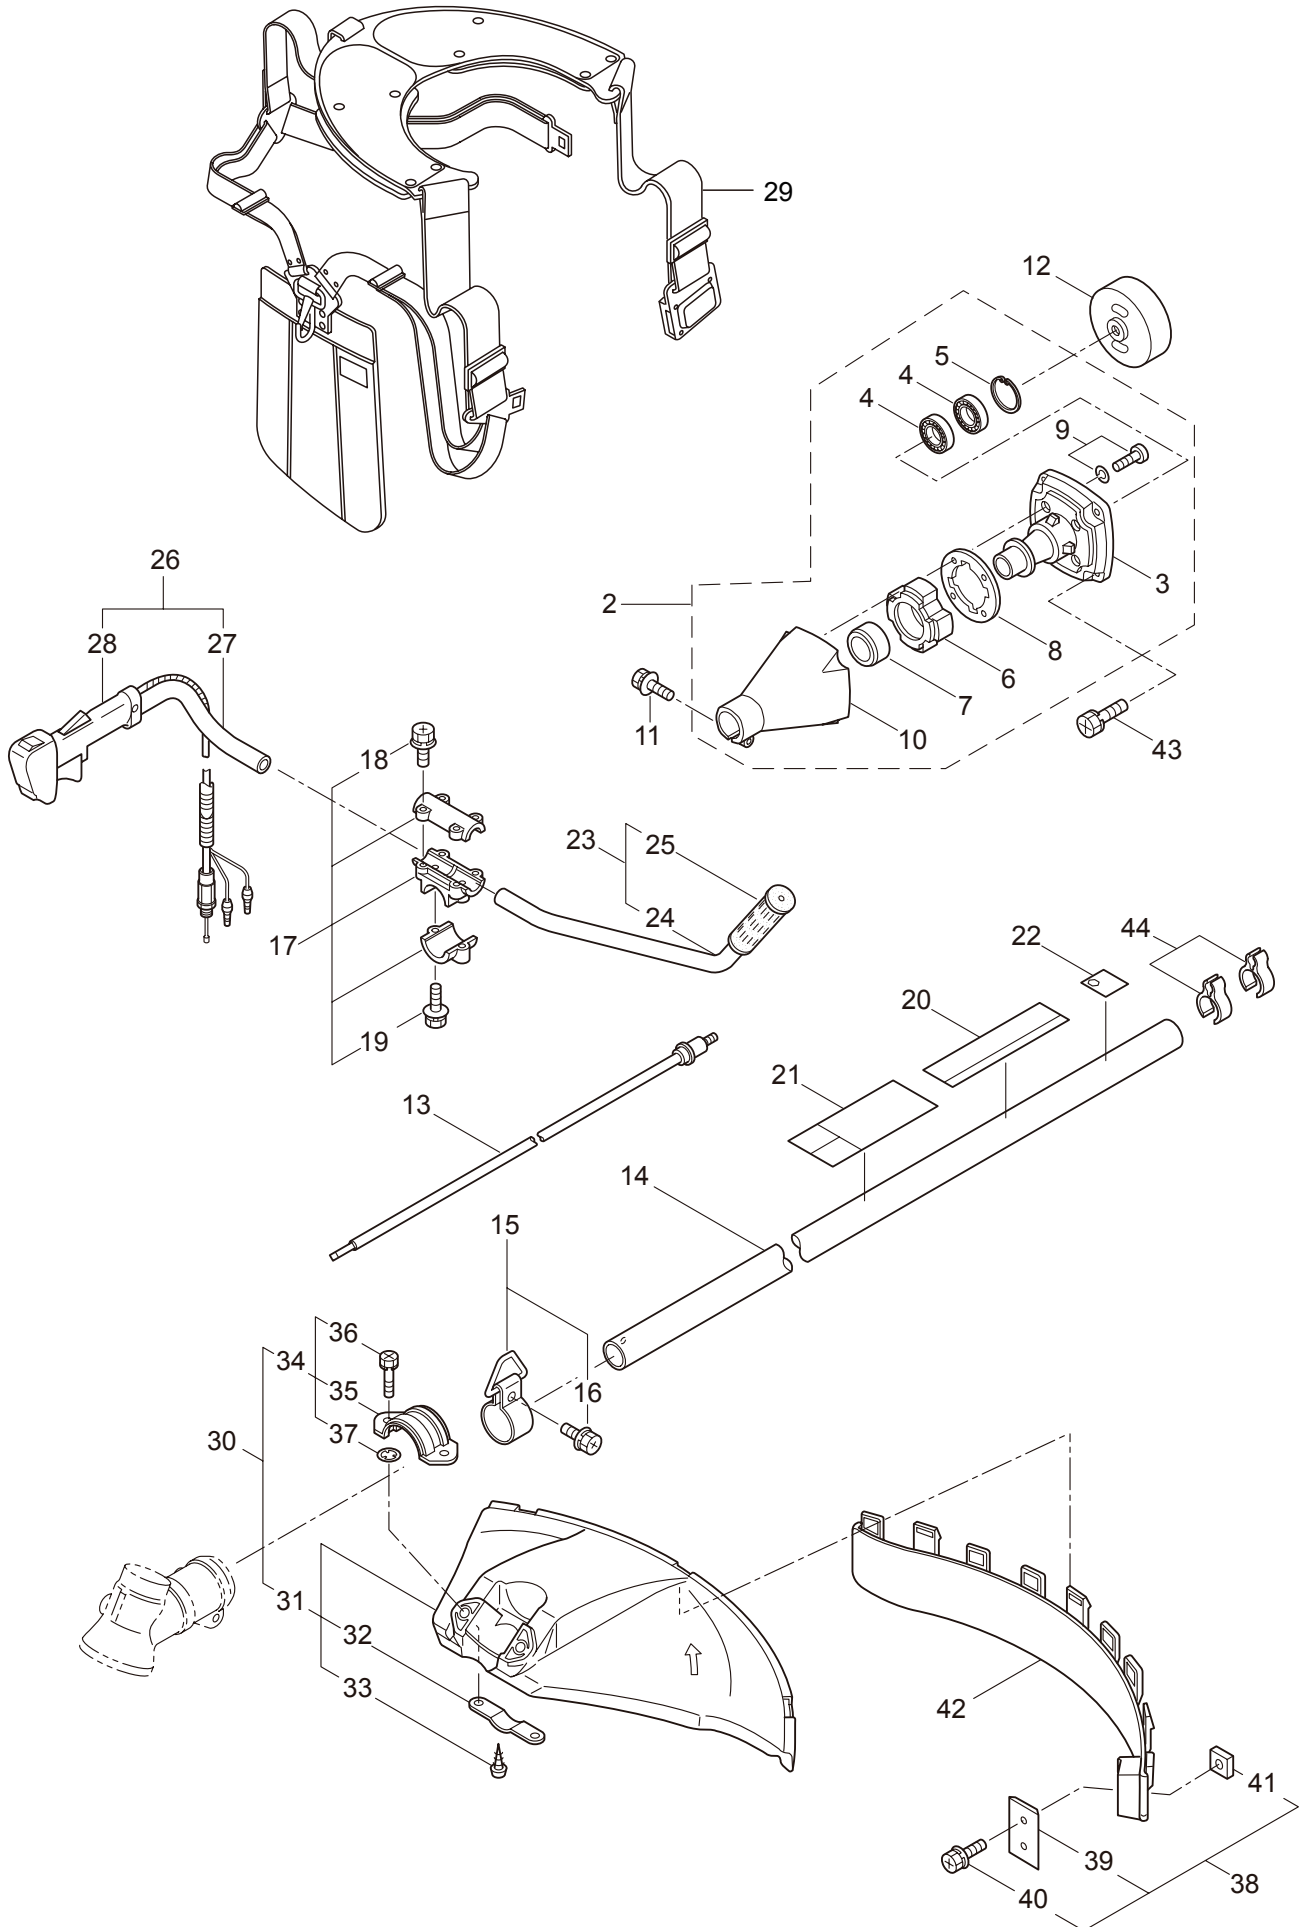

PARTS LIST

BC4320H-RS

CONTENTS

1. MAIN BODY	1 ~ 2
2. GEARCASE.....	3 ~ 4
3. ENGINE	5 ~ 8
4. CARBURETOR, FUEL TANK	9 ~ 12

2010. 07.

MARUYAMA

P/N 522492-2

1. BC4320H-RS
MAIN BODY

Ref. No.	Part No.	Part Name	Q'ty	Remarks
1-1	363428	BC4320H-RS	1	
1-2	228329	Clutch Case Ass'y	1	Incl.3-10
1-3	227729	Bearing Case	1	
1-4	140474	Bearing	2	#6202ZZ
1-5	012380	Snap Ring	1	#35
1-6	217045	Buffer (A)	1	
1-7	217046	Buffer (B)	1	
1-8	217047	Washer	1	
1-9	092033	Screw	4	M5x15
1-10	227728	Driveshaft Tube Adapter	1	
1-11	092556	Bolt	1	M6x30
1-12	211203	Clutch Drum	1	
1-13	217897	Driveshaft Ass'y	1	
1-14	217900	Driveshaft Tube	1	
1-15	217850	Hanging Bracket Ass'y	1	Incl.16
1-16	092548	Bolt	1	M5x15
1-17	217638	Bracket Ass'y	1	Incl.18,19
1-18	092554	Bolt	4	M6x25
1-19	092556	Bolt	2	M6x30
1-20	228333	Label	1	BC4320H-RS
1-21	223188	Label	1	
1-22	228207	Label	1	
1-23	228398	Handle Ass'y-Left	1	Incl.24,25
1-24	228399	Handle (A)	1	
1-25	226512	Grip	1	
1-26	229074	Handle Ass'y-Right	1	Incl.27,28
1-27	228401	Handle (B)	1	
1-28	229005	Throttle Trigger 1-28B Solo Cavo Gas 223991	1	
1-29	228086	Hanging Strap Ass'y	1	
1-30	231261	Safety Cover Ass'y	1	Incl.31-37
1-31	231262	Safety Cover Ass'y	1	Incl.32,33
1-32	223180	Threaded Bracket	1	
1-33	221580	Screw	1	4x8
1-34	231263	Bracket Ass'y	1	Incl.35-37
1-35	223179	Bracket	1	
1-36	092555	Bolt	2	M6x30
1-37	231704	Washer	2	6x13xt1.0
1-38	230789	String Cutter Ass'y	1	Incl.39-41
1-39	230747	String Cutter	1	
1-40	817002	Bolt	1	M5x20
1-41	228325	Nut	1	
1-42	230748	Cover Extention	1	
1-43	092552	Bolt	4	M6x20
1-44	219161	Wire Guide	2	