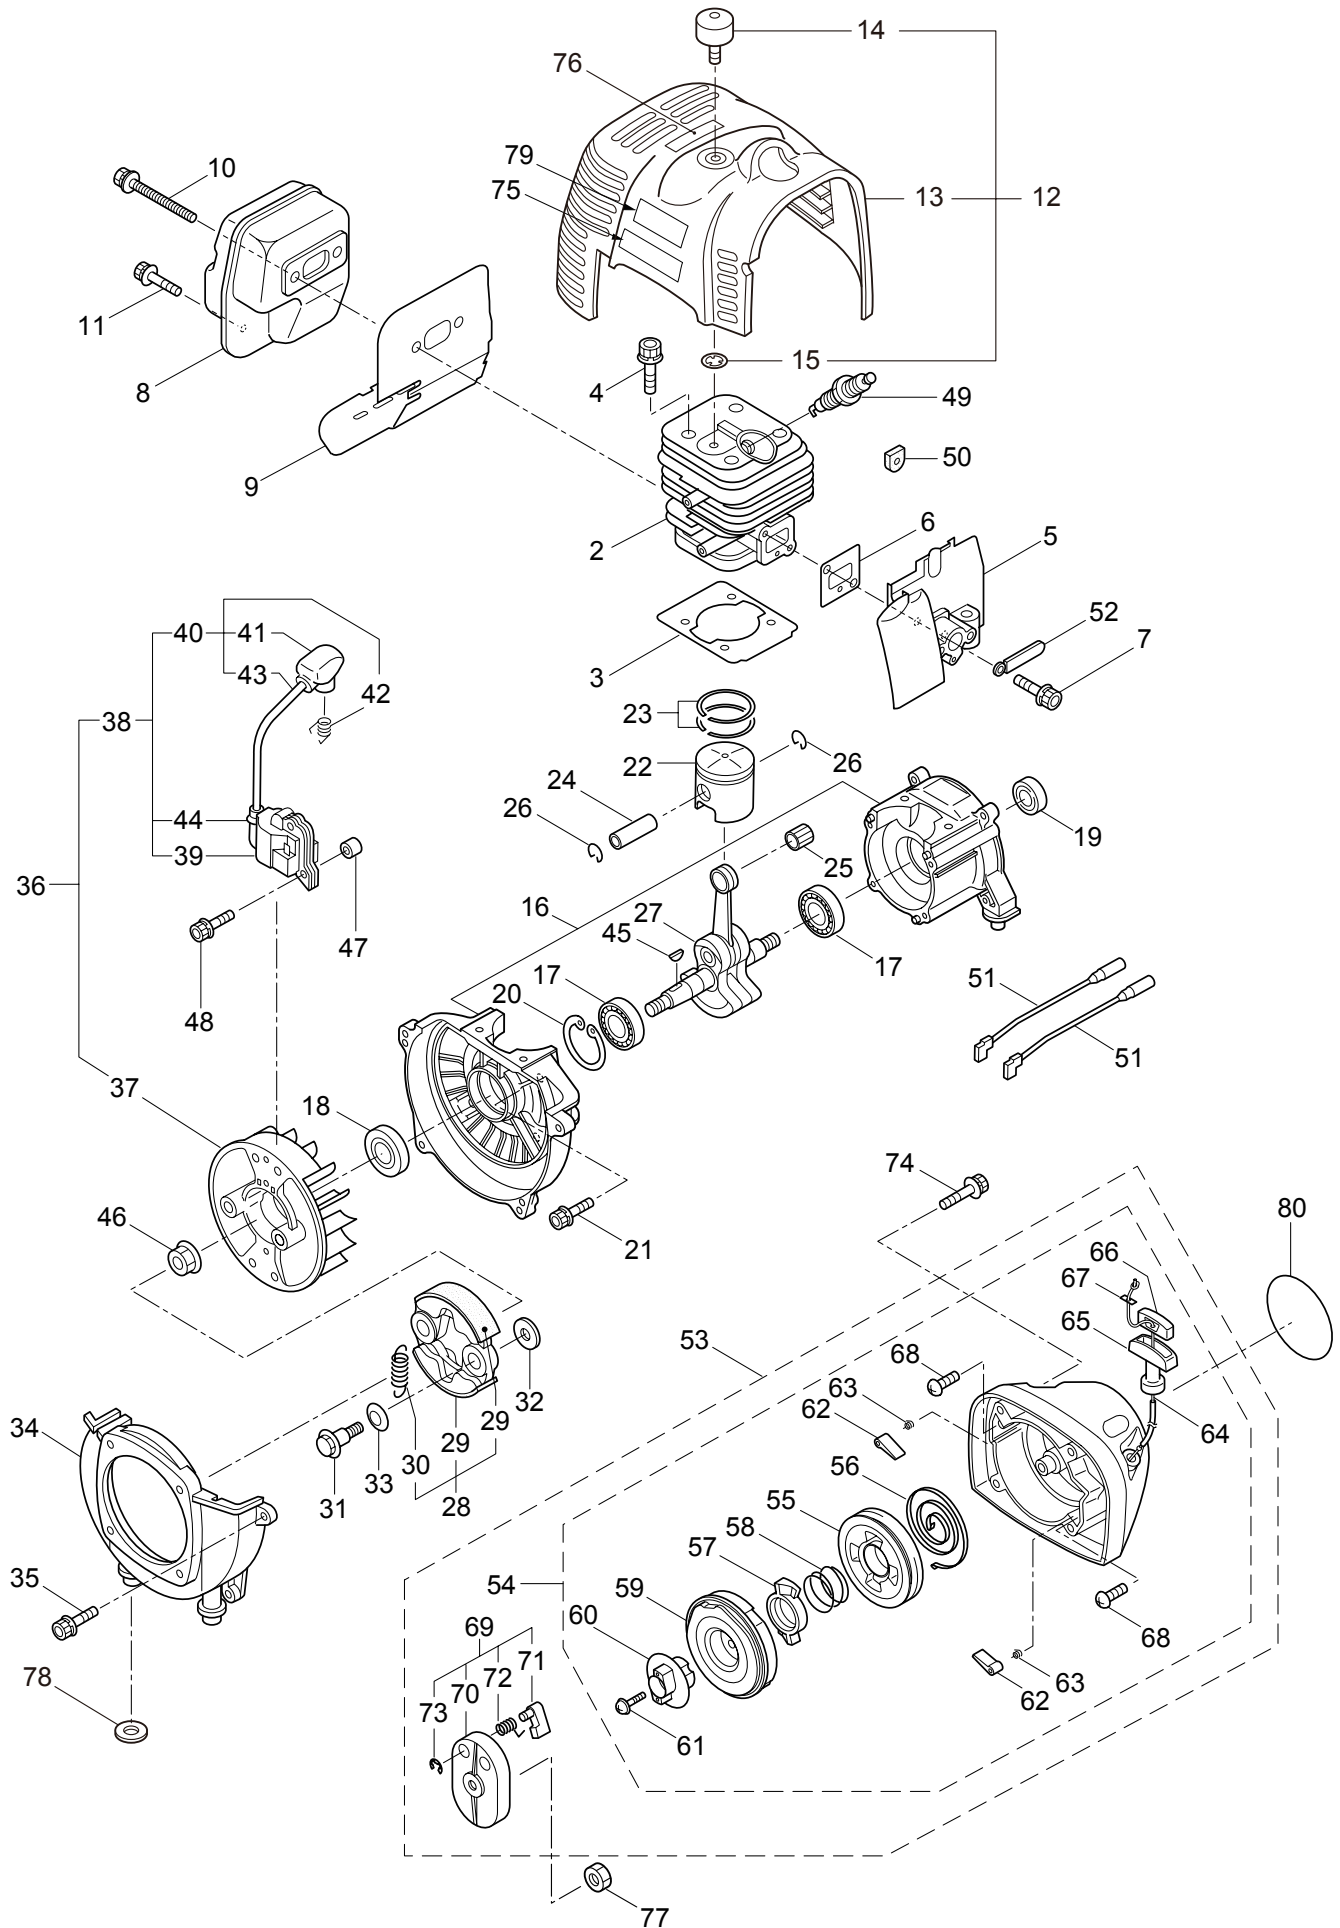

3. BC4320H-RS ENGINE

Ref. No.	Part No.	Part Name	Q'ty	Remarks
3-46	262731	Nut,Rotor	1	M10
3-47	280381	Spacer	2	
3-48	261256	Cap Screw	2	M4x25
3-49	262483	Spark Plug	1	NGK BPMR6Y
3-50	281172	Grommet	1	
3-51	267492	Lead	2	130L
3-52	264588	Clamp	1	
3-53	282294	Recoil Starter Ass'y	1	Incl.54-73
3-54	282295	Starter Ass'y	1	Incl.55-68
3-55	280994	Pulley	1	
3-56	280995	Spiral Spring	1	
3-57	280996	Pawl	1	
3-58	280997	Return Spring	1	
3-59	283123	Spring Comp.	1	
3-60	280999	Plate	1	
3-61	281000	Set Screw	1	
3-62	281001	Pawl	2	
3-63	281002	Return Spring	2	
3-64	281004	Starter Rope	1	
3-65	262633	Starter Grip	1	
3-66	262981	Cap	1	
3-67	281005	Rope Stopper	1	
3-68	282622	Screw	2	
3-69	282623	Starter Pulley Ass'y	1	Incl.70-73
3-70	282282	Starter Pulley	1	
3-71	262636	Pawl	2	
3-72	262637	Return Spring	2	
3-73	262638	E-Ring	2	
3-74	261607	Cap Screw	4	M5x16
3-75	262714	Label	1	MARUYAMA
3-76	267561	Label	1	
3-77	126990	Nut	1	M8
3-78	285735	Packing	4	
3-79	265694	Label	1	
3-80	283135	Label	1	REVERSE2/NE420