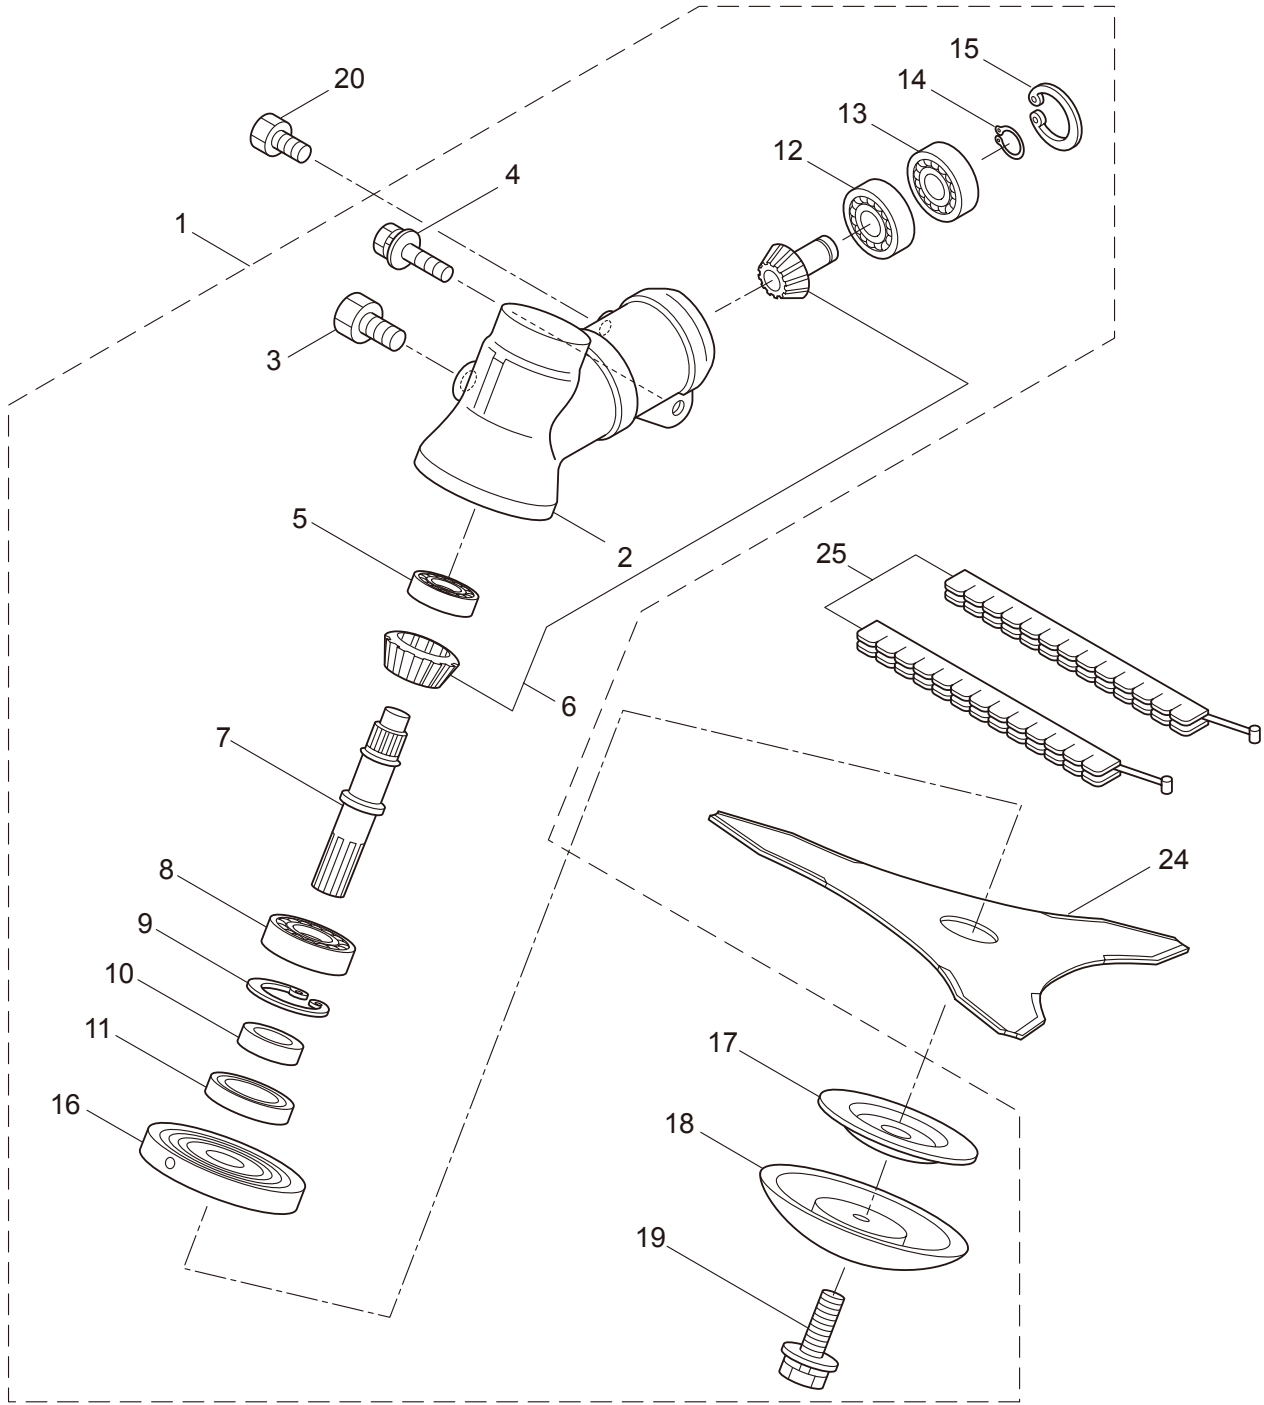

2. BC4320H-RS GEARCASE

Ref. No.	Part No.	Part Name	Q'ty	Remarks
2-1	219645	Gearcase Ass'y	1	Incl.2-19
2-2	219646	Gearcase	1	
2-3	089101	Bolt	1	M8x10
2-4	092556	Bolt	1	M6x30
2-5	210560	Bearing	1	#609
2-6	227102	Gear Set	1	
2-7	217057	Blade Shaft	1	
2-8	022009	Bearing	1	#6002
2-9	016732	Snap Ring	1	#32
2-10	212394	Collar	1	15x22x8L
2-11	211818	Oil Seal	1	D22 32 6
2-12	014490	Bearing	1	#6000
2-13	106933	Bearing	1	#6000Z
2-14	014210	Snap Ring	1	#10
2-15	054676	Snap Ring	1	#26
2-16	217060	Boss Adapter	1	
2-17	217061	Clamping Washer	1	
2-18	210308	Stabilizer	1	
2-19	215610	Bolt	1	M8x22,Counterclockwise
2-20	089747	Bolt	1	M6x12
2-21	210418	Box Spanner	1	13x19x(+)
2-22	022865	Double-ended Wrench	1	8x10
2-23	210181	Lever Handle	1	3.5x170L
2-24	227910	3-Teeth Blade	1	
2-25	220534	Blade Cover	1	
2-26	227409	Nylon Head (L) 5	1	
2-27	229487	Instruction Manual	1	
2-28	522492	Parts List	1	BC4320H-RS