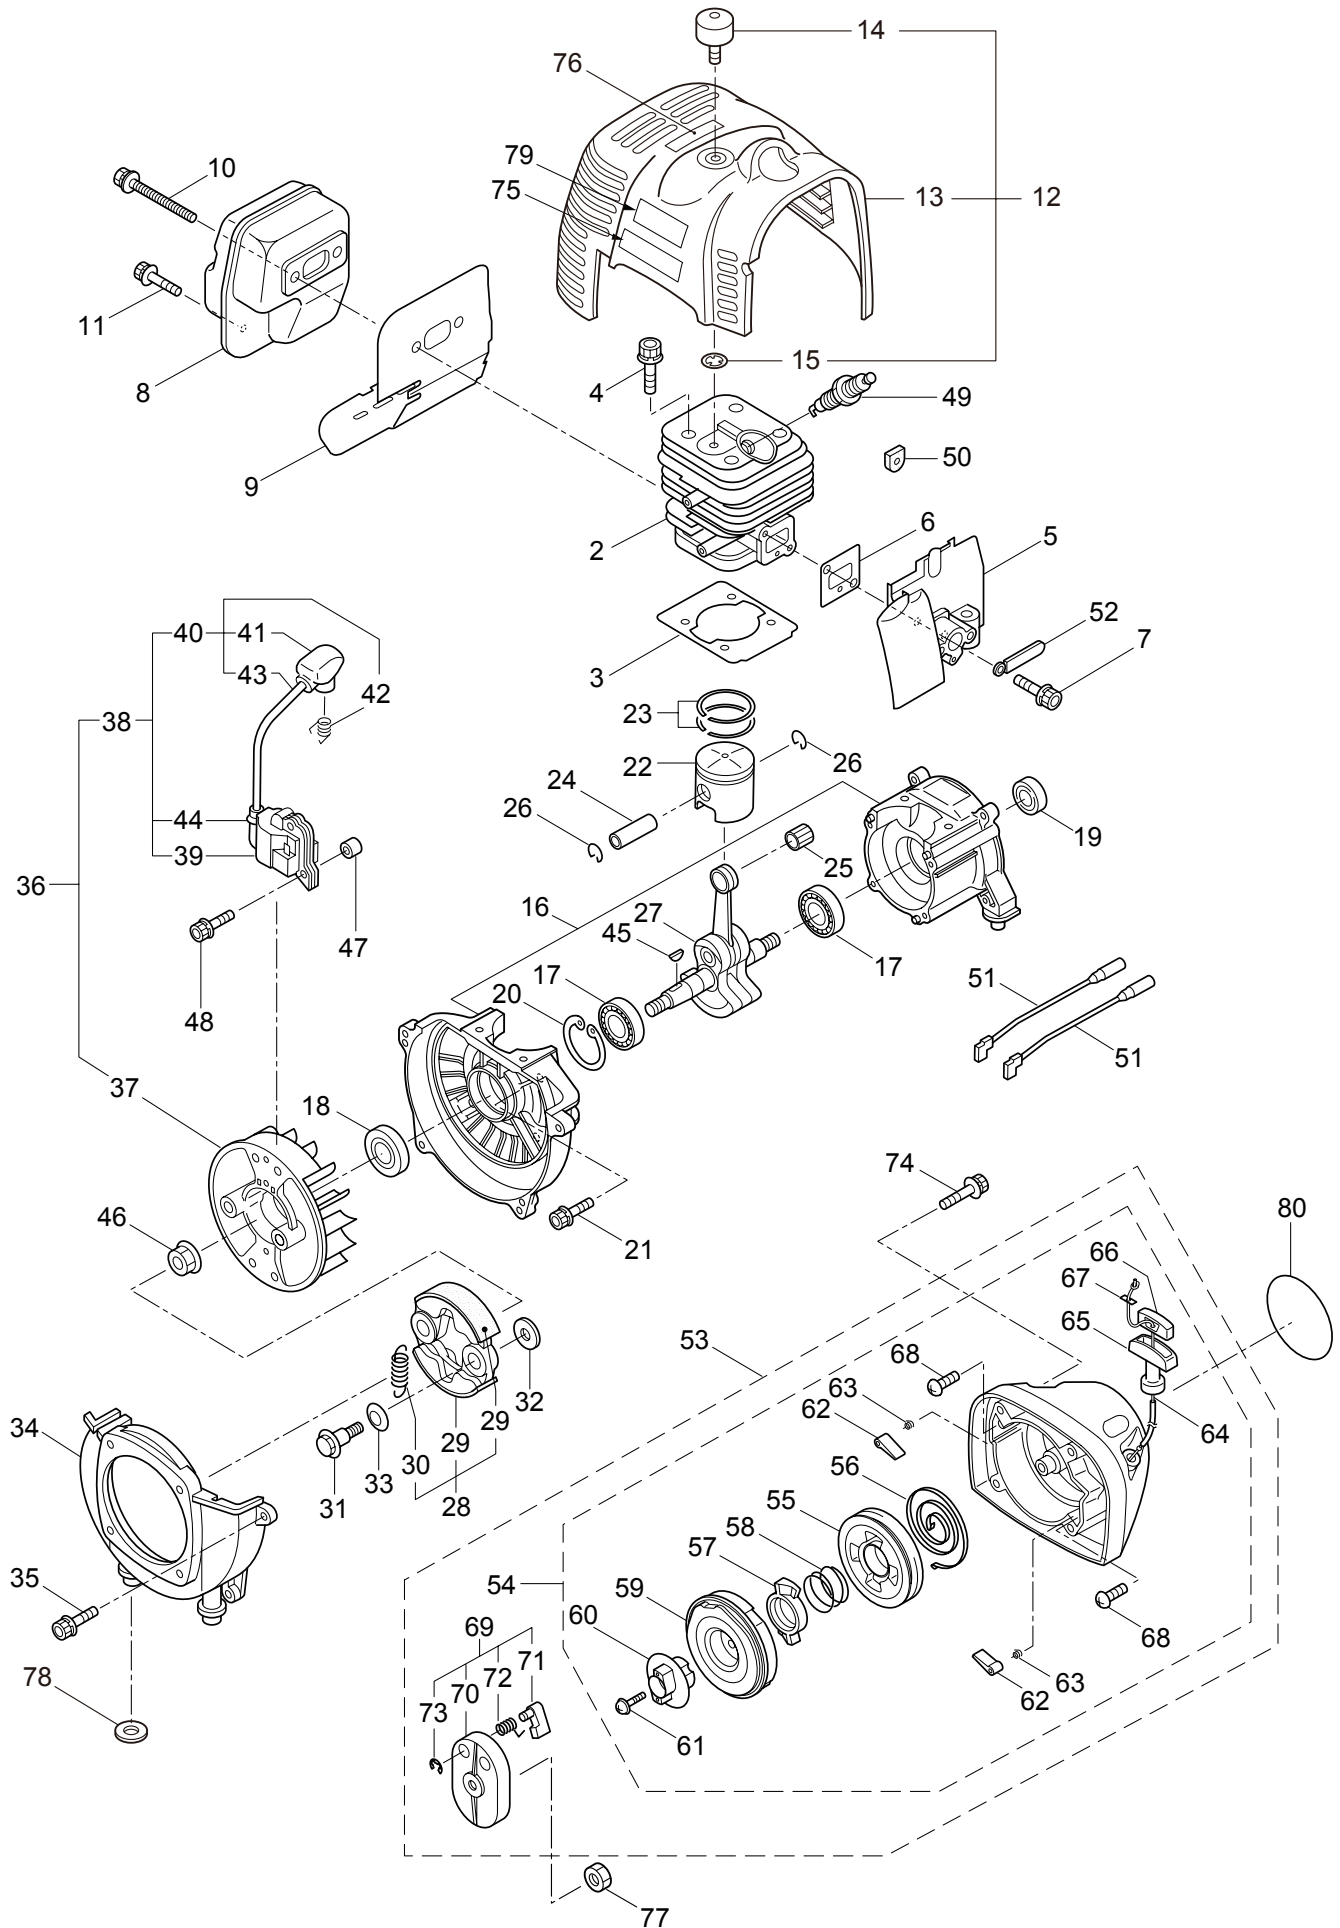

3. BC4320H-RS ENGINE

Ref. No.	Part No.	Part Name	Q'ty	Remarks
3-1	858297	Engine	1	NE420/13
3-2	282257	Cylinder	1	New gasket required
3-3	282259	Gasket	1	
3-4	261612	Cap Screw	4	M5x30
3-5	282261	Insulator	1	New gasket required
3-6	282262	Gasket	1	
3-7	267290	Cap Screw	2	M5x20
3-8	282264	Muffler Comp.	1	
3-9	282271	Gasket	1	
3-10	266713	Cap Screw	2	M5x60
3-11	283315	Screw	1	M5x12W-12
3-12	286390	Top Cover Ass'y	1	Incl.13-15
3-13	282274	Top Cover	1	
3-14	285843	Knob	1	
3-15	286362	Washer	1	M6
3-16	282277	Crankcase	1	
3-17	262658	Bearing	2	#6202C3
3-18	262660	Oil Seal	1	TC15357
3-19	262565	Oil Seal	1	ISCD15257
3-20	012380	Snap Ring	1	#35
3-21	261612	Cap Screw	4	M5x30
3-22	265227	Piston	1	
3-23	262476	Piston Ring	2	(2)Required
3-24	262749	Piston Pin	1	
3-25	262659	Bearing,Needle	1	KTV111414EG01B2
3-26	262479	Clip,Piston Pin	2	
3-27	283038	Crankshaft/Conn.Rod Ass'y	1	
3-28	282743	Clutch Ass'y	1	Incl.29,30
3-29	282624	Clutch Shoe	2	(2)required
3-30	263617	Spring,Clutch	1	2.3-44.8L
3-31	282321	Cap Screw	2	M8x1.25
3-32	262683	Washer	2	8x22xt1.2
3-33	262682	Wave Washer	2	
3-34	282285	Fan Cover	1	
3-35	261250	Cap Screw	4	M5x20
3-36	282287	Magneto Ass'y	1	Incl.37-44
3-37	282288	Rotor/Fan	1	
3-38	282289	Ignition Coil Ass'y	1	Incl.39-44
3-39	267572	Coil	1	
3-40	282290	Spark Plug Wire Ass'y	1	Incl.41-43
3-41	282292	Plug Boot	1	
3-42	261075	Connector	1	
3-43	282291	Spark Plug Wire	1	
3-44	261072	Cap	1	
3-45	261076	Woodruff Key	1	3x10